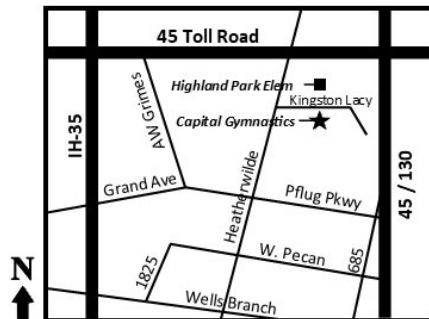

PARTY!

at Capital Gymnastics Pflugerville

For: _____

Date: _____ Time: _____

RSVP: _____

419 Kingston Lacy Blvd.
Pflugerville, Texas 78660

512-251-2439

capgym.com