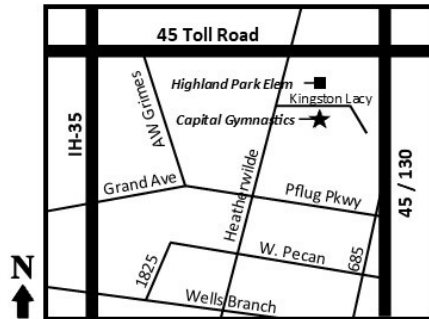

PARTY!

at Capital Gymnastics Pflugerville

For: _____

Date: _____ Time: _____

RSVP: _____

419 Kingston Lacy Blvd.
Pflugerville, Texas 78660

512-251-2439

capgym.com