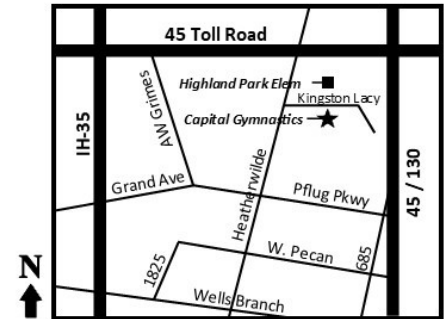

PARTY!

at Capital Gymnastics Pflugerville

For: _____

Date: _____ Time: _____

RSVP: _____

419 Kingston Lacy Blvd.
Pflugerville, Texas 78660

512-251-2439

capgym.com